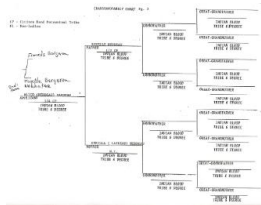

# Basic Report

**Title: Nadeau Allotments**  
Date: 1800-1900

**Title: Nadeau Census**  
Date: 1800-1900

W.C. Banglis b. 12-12-1843  
Phil PA  
m. 2-2-1868 Silver Lake, KS  
to Almira Wirth  
Almira b. 9-15-1837  
Council Bluffs, IA  
d. 1-9-1896  
Almira 1st hus Albert Wirth  
5-22-1864  
Albert d. 1867

**Title: Nadeau Family History**  
Date: 1800-1900

**Title: Nadeau Genealogy**  
Date: 1800-1900

COPIES of Allotment Returns  
The following are copies of the returns of the allotment returns of the Nadeau family...