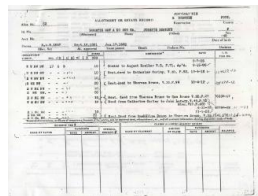

Basic Report

Title: Bruno Miscellaneous
Date: 1900-1983

Title: Bruno Family History
Date: 1887 - 2006

Title: Bruno Genealogy
Date: 1800 - 1900s

Title: Bruno Government Documents
Date: 1878 - 1994

Title: Bruno Allotments
Date: 1882 - 1982

Title: Bruno Census
Date: 1915